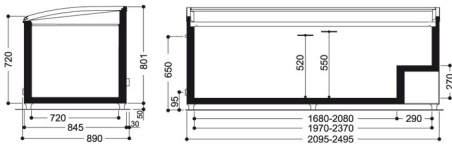

PLUG-IN Sound BT

Sound BT			
	210	250	MT 186
Loading line 440			•
Loading line 470			•
Loading line 520	•	•	
Loading line 550	•	•	

Linear case

Head case